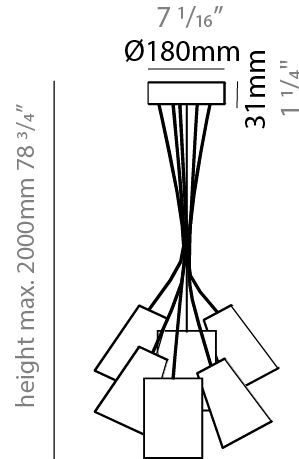

BOUQUET SUSPENSION

D111095-

base number   Finish Options   Finish Options   Finish Options   Finish Options   Finish Options   Finish Options   Finish Options

PROJECT _____
TYPE _____
SPECIFIER _____
QUANTITY _____
DATE _____

1. To build a product code in our configurator select the specify button on the base model # product page
2. To build a manual product code on this datasheet choose from the options listed below in blue font and add the suffix to the base model #

GENERAL

Series: Bouquet
Brand: Ole
Division: Design
Mounting Type: Suspension
Mounting Location: Ceiling
Subcategory: Up/Down Light

PHYSICAL

Shape: Cone
Diameter (mm): 540
Diameter (in): 21 1/4
Height (mm): 250
Height (in): 9 13/16
Max. Overall Height (mm): 2250
Max. Overall Height (in): 88 9/16
Light Distribution: Direct / Indirect
Fixture Finish: BEI / BLK / BLU / COG / DGN / GRY / MRN / MOC / MUS / OLV / SIL / STN / TER / WHI
Holder Finish: MWH / MBK
Fixture Material: Fabric Cord / Metal
Cable Details: 2000mm Cable
Upon Request: Mix lampshade colors. Other fabric cord colors available upon request (see downloadable finish chart)

ELECTRICAL

Number of Lamps: 6
Lamp Type: LED Retrofit
Lamp Shape: A19
Bulb Included: Bulb Not Included
Max. Wattage Per Lamp (W): 15
Lamp Base: E26
Input Voltage (V): 120
Upon Request: 277Vac / GU24

LED

OPTICAL

RATINGS AND CERTIFICATIONS

Certified By: Certified for North American Standards
IP rating: IP20

540mm 21 1/4"