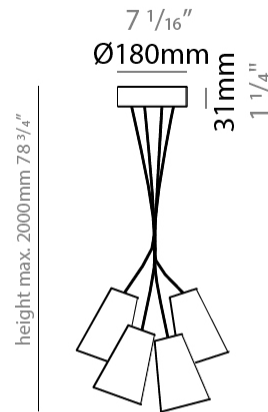

PROJECT _____
TYPE _____
SPECIFIER _____
QUANTITY _____
DATE _____

BOUQUET SUSPENSION

D111094-

base number   Finish Options   Finish Options   Finish Options   Finish Options   Finish Options

1. To build a product code in our configurator select the specify button on the base model # product page
2. To build a manual product code on this datasheet choose from the options listed below in blue font and add the suffix to the base model #

GENERAL

Series: Bouquet
Brand: Ole
Division: Design
Mounting Type: Suspension
Mounting Location: Ceiling
Subcategory: Up/Down Light

PHYSICAL

Shape: Cone
Diameter (mm): 360
Diameter (in): 14 ³/₁₆
Height (mm): 250
Height (in): 9 ¹³/₁₆
Max. Overall Height (mm): 2250
Max. Overall Height (in): 88 ⁹/₁₆
Light Distribution: Direct / Indirect
Fixture Finish: BEI / BLK / BLU / COG / DGN / GRY / MRN / MOC / MUS / OLV / SIL / STN / TER / WHI
Holder Finish: MWH / MBK
Fixture Material: Fabric Cord / Metal
Cable Details: 2000mm Cable
Upon Request: Mix lampshade colors. Other fabric cord colors available upon request (see downloadable finish chart)

ELECTRICAL

Number of Lamps: 4
Lamp Type: LED Retrofit
Lamp Shape: A19
Bulb Included: Bulb Not Included
Max. Wattage Per Lamp (W): 15
Lamp Base: E26
Input Voltage (V): 120
Upon Request: 277Vac / GU24

LED

OPTICAL

RATINGS AND CERTIFICATIONS

Certified By: Certified for North American Standards
IP rating: IP20

360mm 14 ³/₁₆ inch